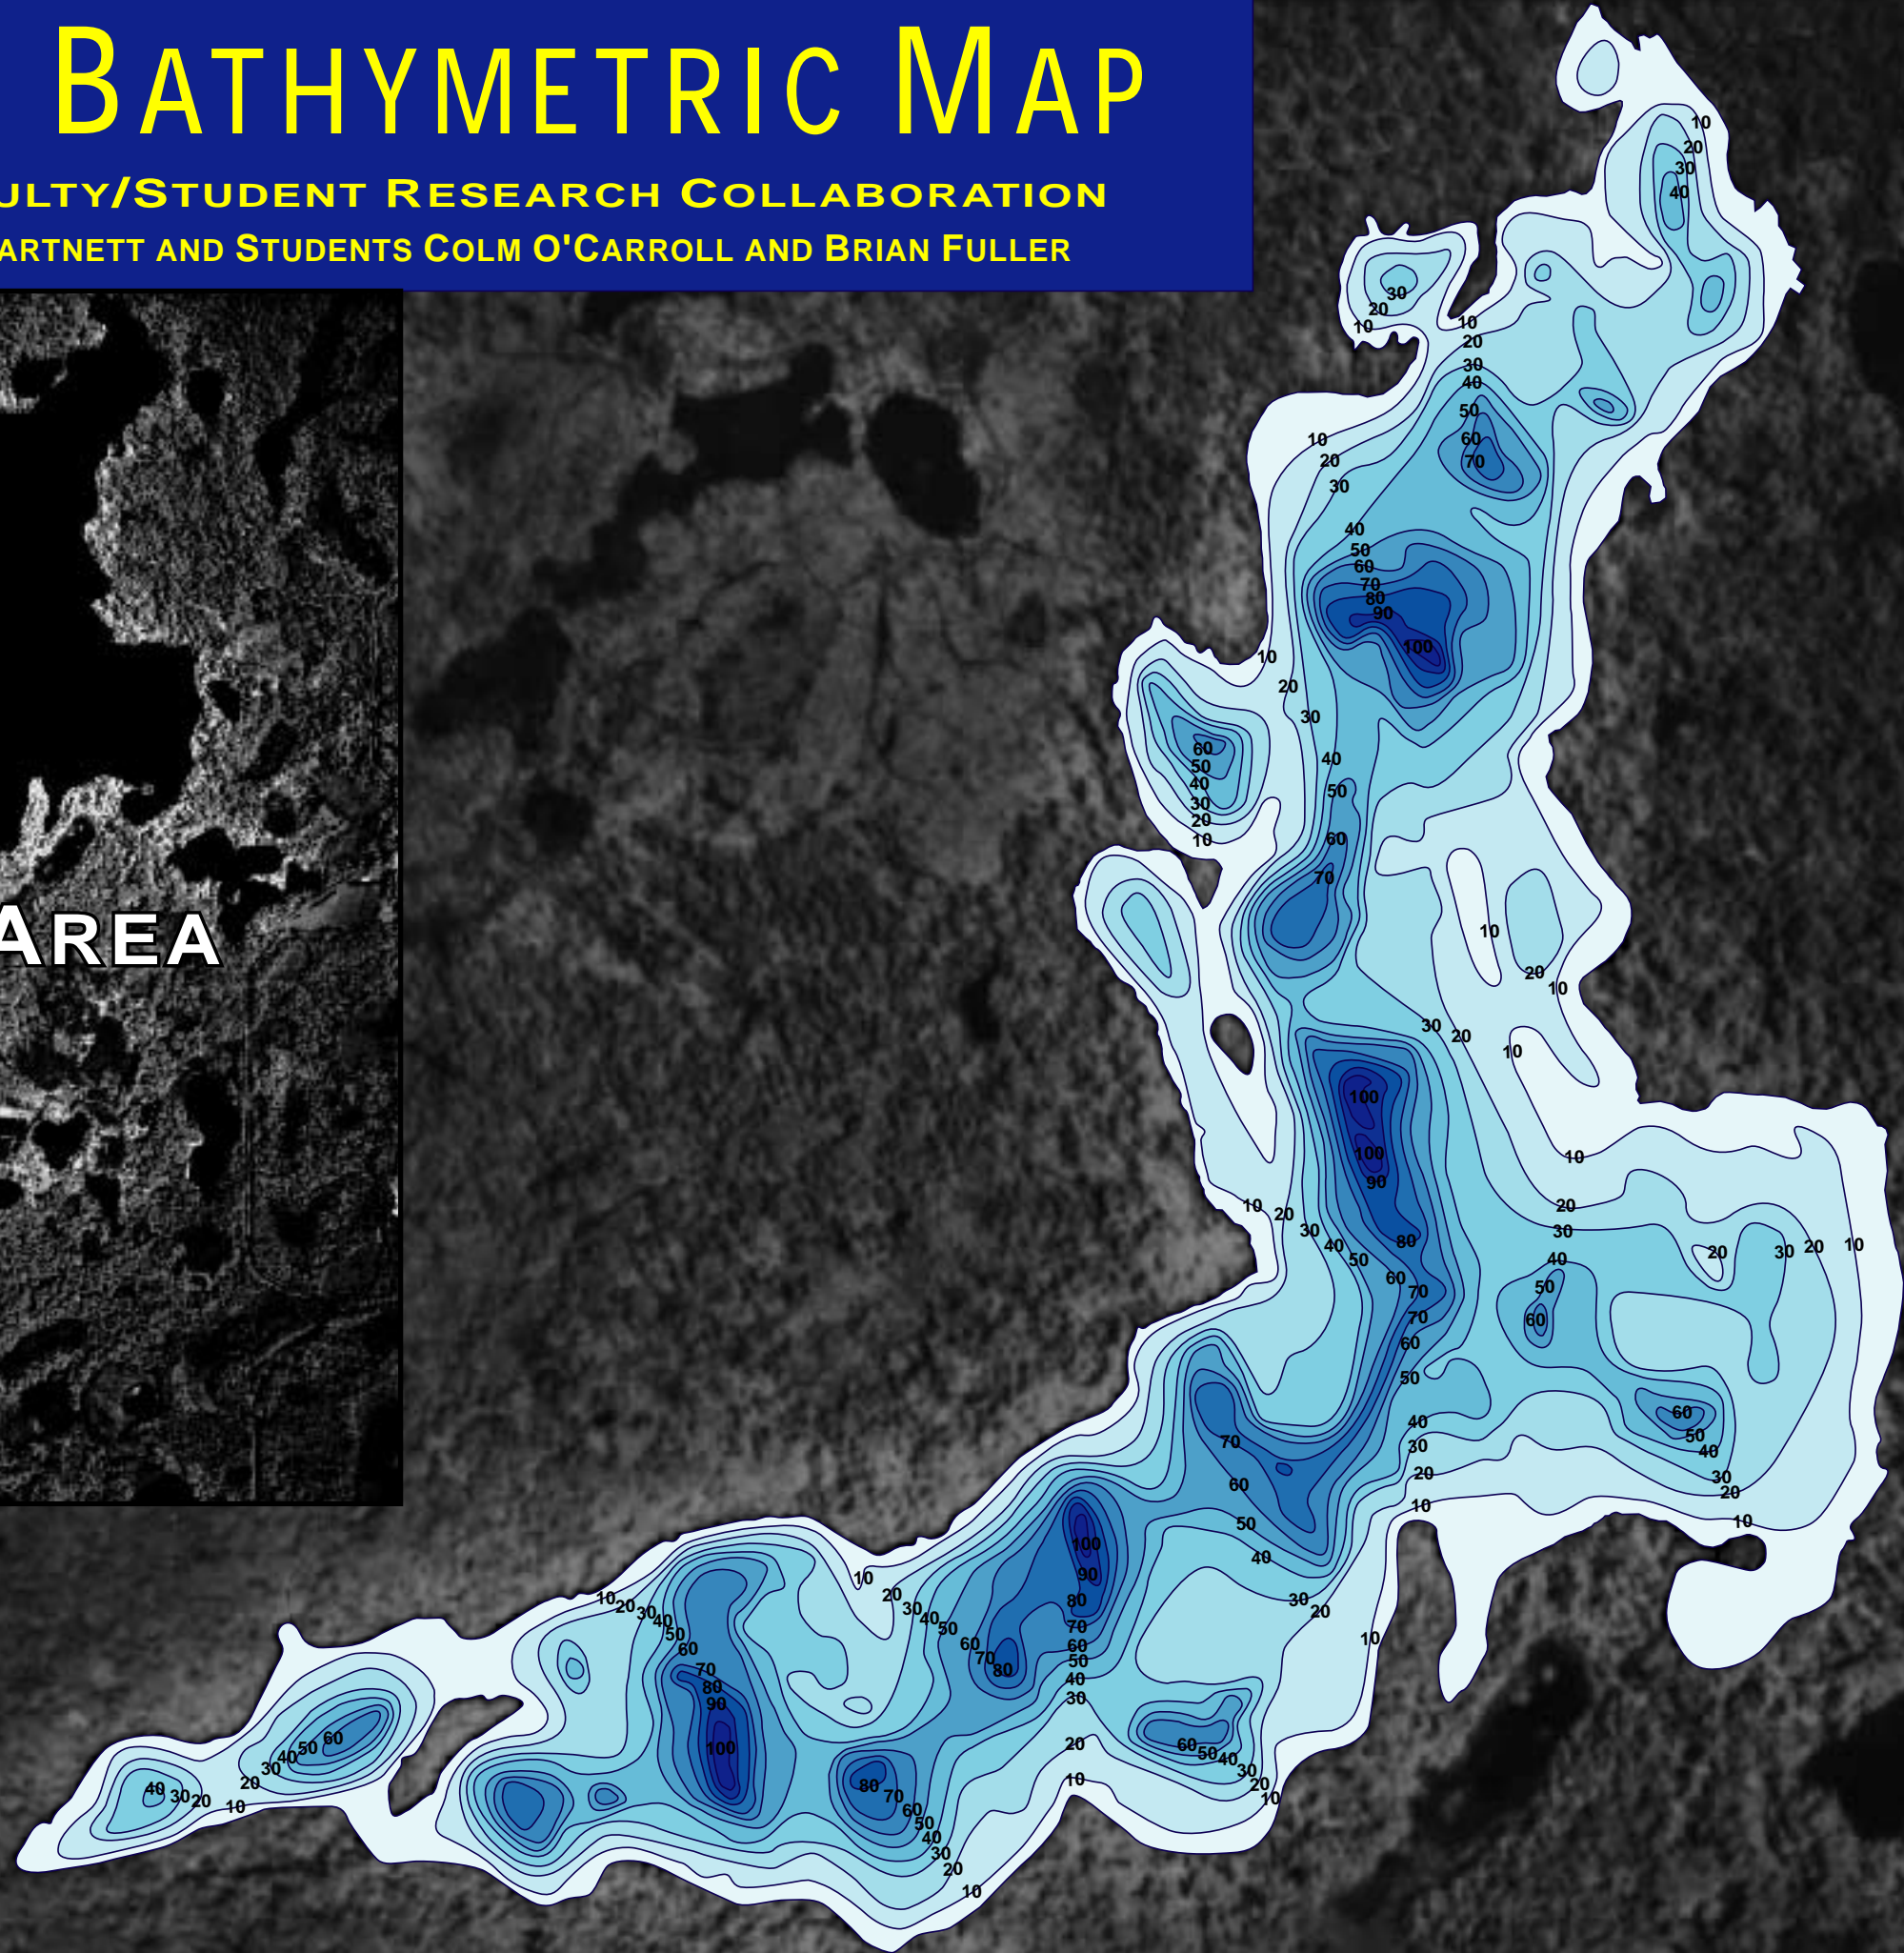

PINE LAKE BATHYMETRIC MAP

UW-EAU CLAIRE FACULTY/STUDENT RESEARCH COLLABORATION
UWEC GEOGRAPHER SEAN HARTNETT AND STUDENTS COLM O'CARROLL AND BRIAN FULLER

LAKE DEPTH IN FEET