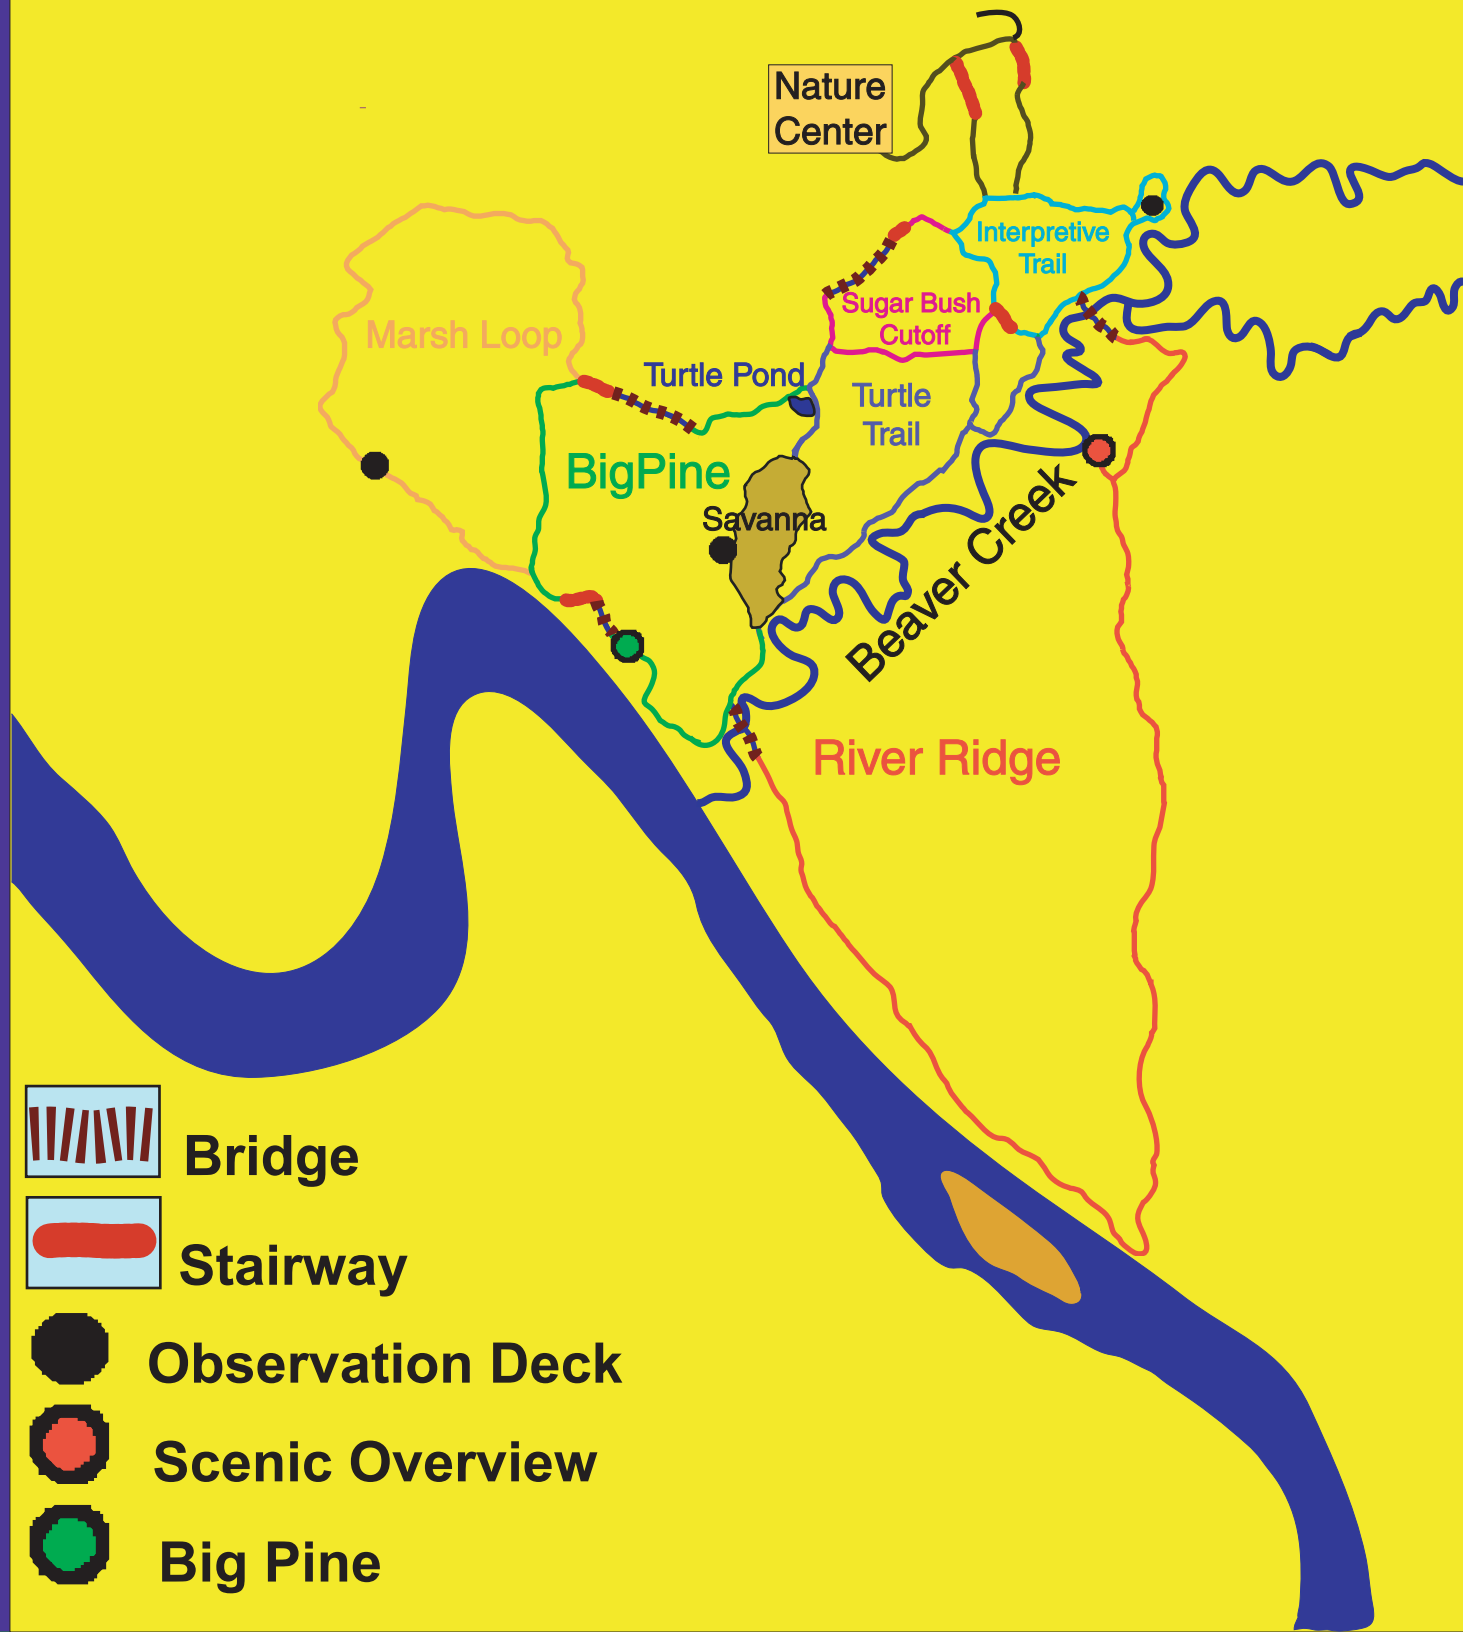

Geography 199

Beaver Creek Nature Reserve

S1 Cty Rd K
Fall Creek WI 54742

- Interstate
- Highway
- cty road

7 0 7 14 Miles

Nick

Steve